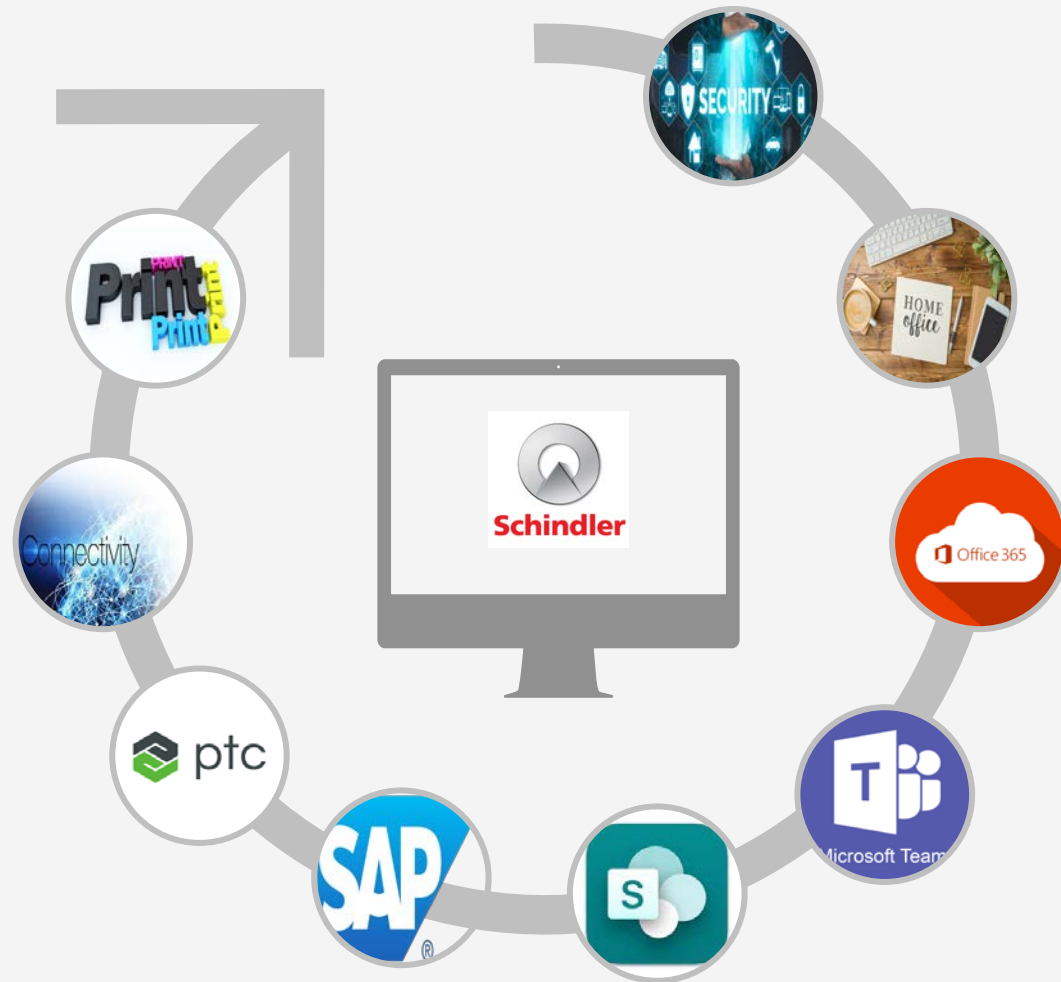

Digital Workplace Modern way

Michael Jenny
Digital Officer

© Schindler 2021

Schindler – Digital Workplace

Chances

Mobile workplaces

ShareDesk

Cloud based

1. Level Support

Updates

Digital Processes

Standardization

Challenges

Bandwidth & Performance

Local SW installation

Interfaces